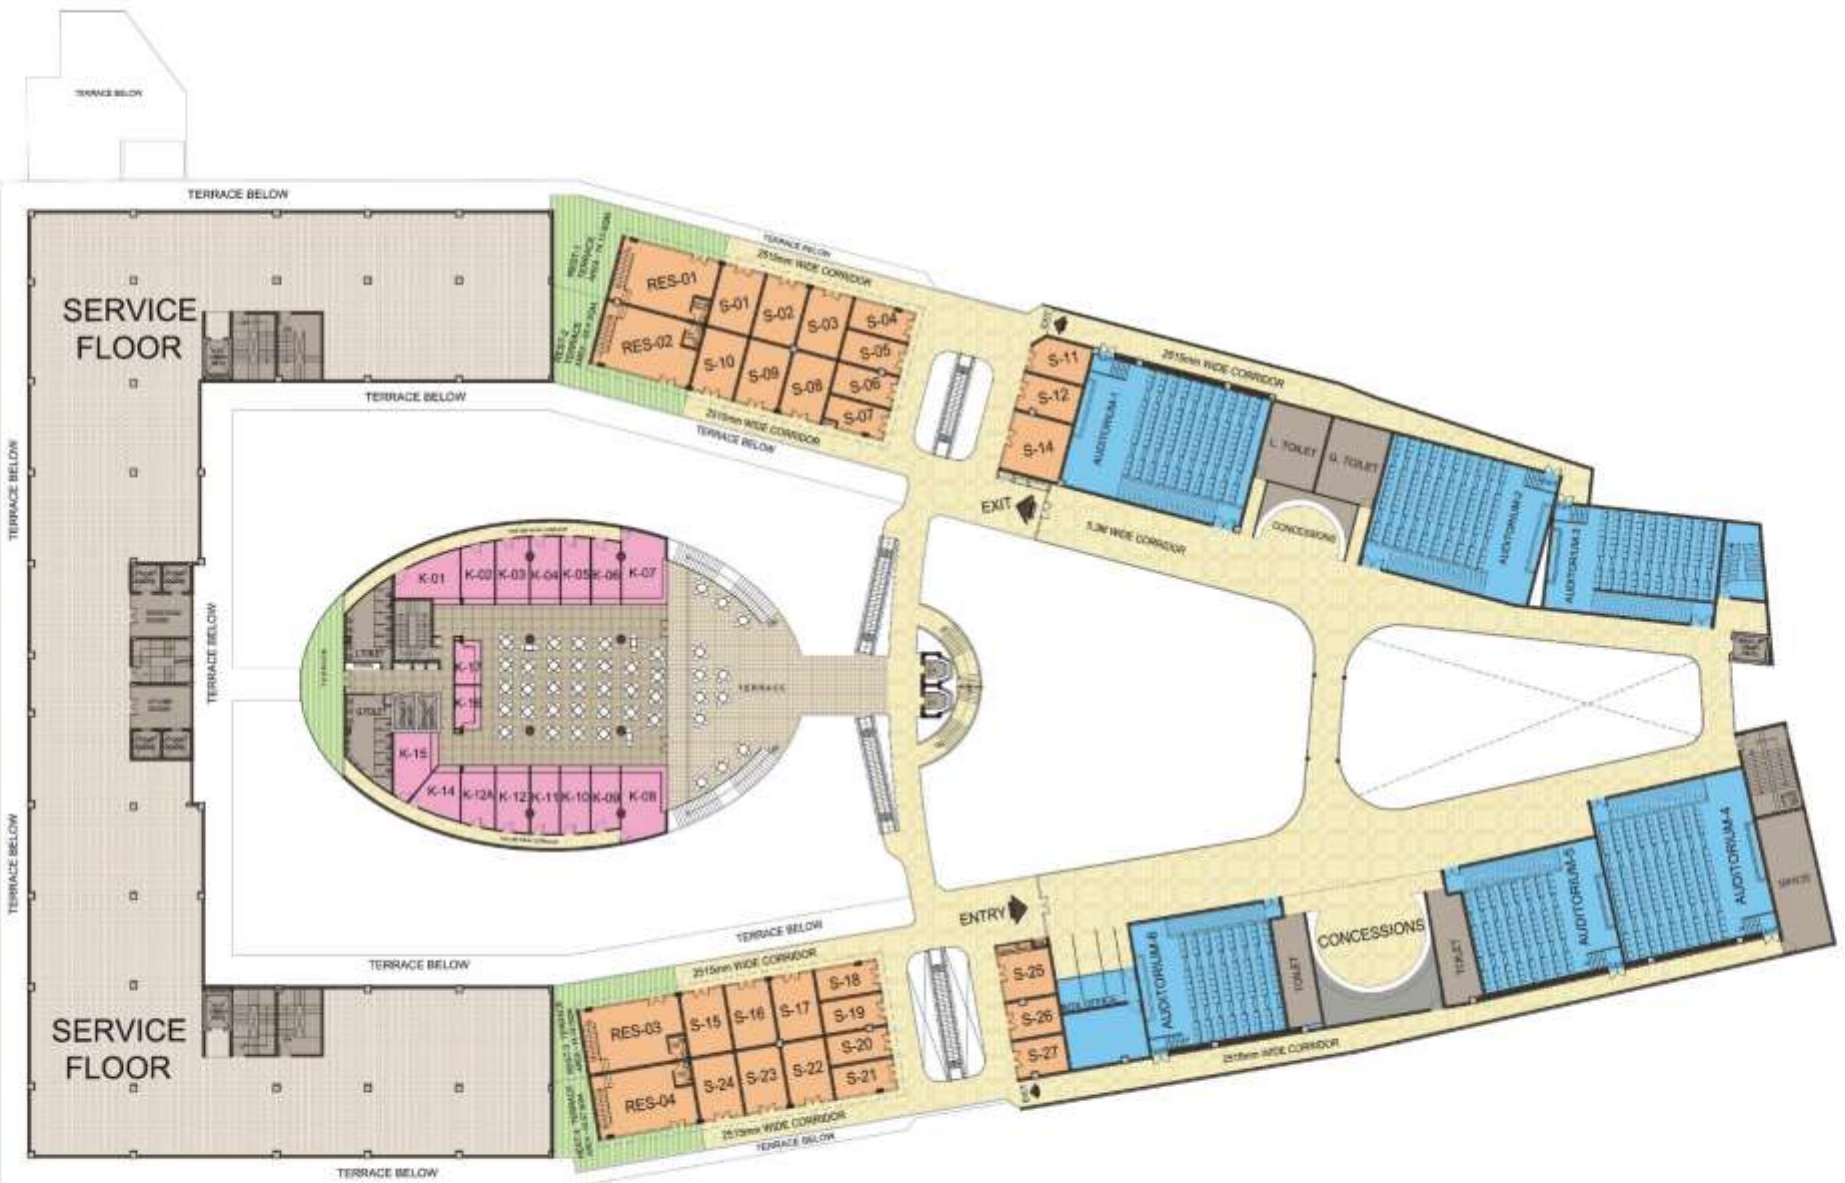

SECOND FLOOR

Strategic Channel Partner: **Rai Realtors**™
...where trust meets the satisfaction!
+91 9999913391

Map not to scale.

Disclaimer: The content mentioned in this brochure is tentative and subject to variation by the promoter. The visual layout, sizes shown in this brochure are conceptual and the features depicted with the brand names are purely an artistic perception. The promoter and the architects reserve complete rights to alter design, plans and specification whenever required or deemed necessary without any prior intimation.