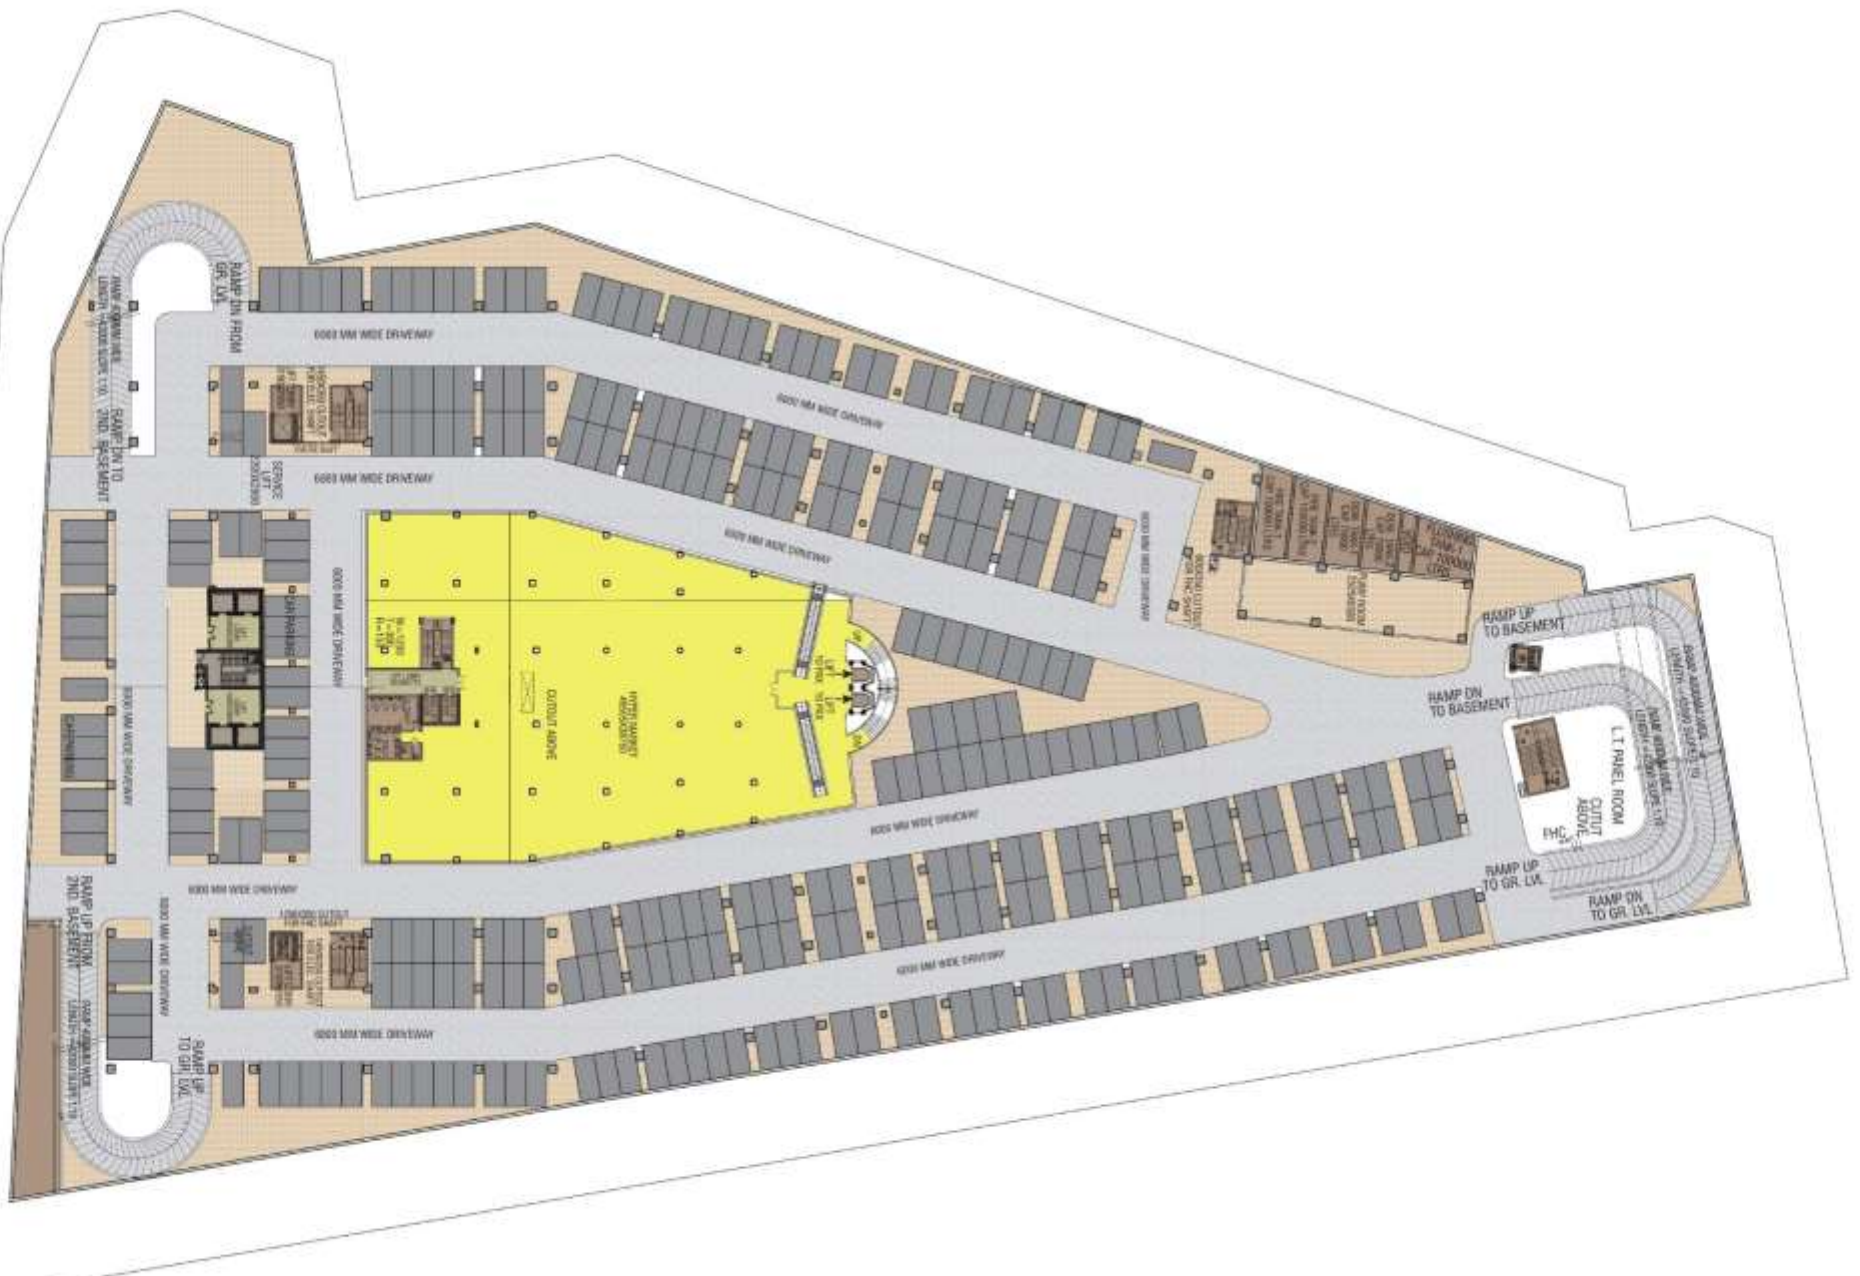

FLOOR PLANS

THE HIVE

BRINGING IT ALL TOGETHER

SECTOR-102, GURGAON

Strategic Channel Partner:

Rai TM
Realtors

.....where trust meets the satisfaction!!

Strategic Channel Partner: **Realtors**™
...where trust meets the satisfaction!
+91 9999913391

Map not to scale.

Strategic Channel Partner: **Rai Realtors**
...where trust meets the satisfaction!
+91 9999913391

Map not to scale.

Disclaimer: The content mentioned in this brochure is tentative and subject to variation by the promoters. The visual layout, areas shown in this brochure are conceptual and the features depicted with the brand names are purely an artistic perception. The promoters and the architects reserve complete rights to alter design, plans and specification whenever required or deemed necessary without any prior intimation.