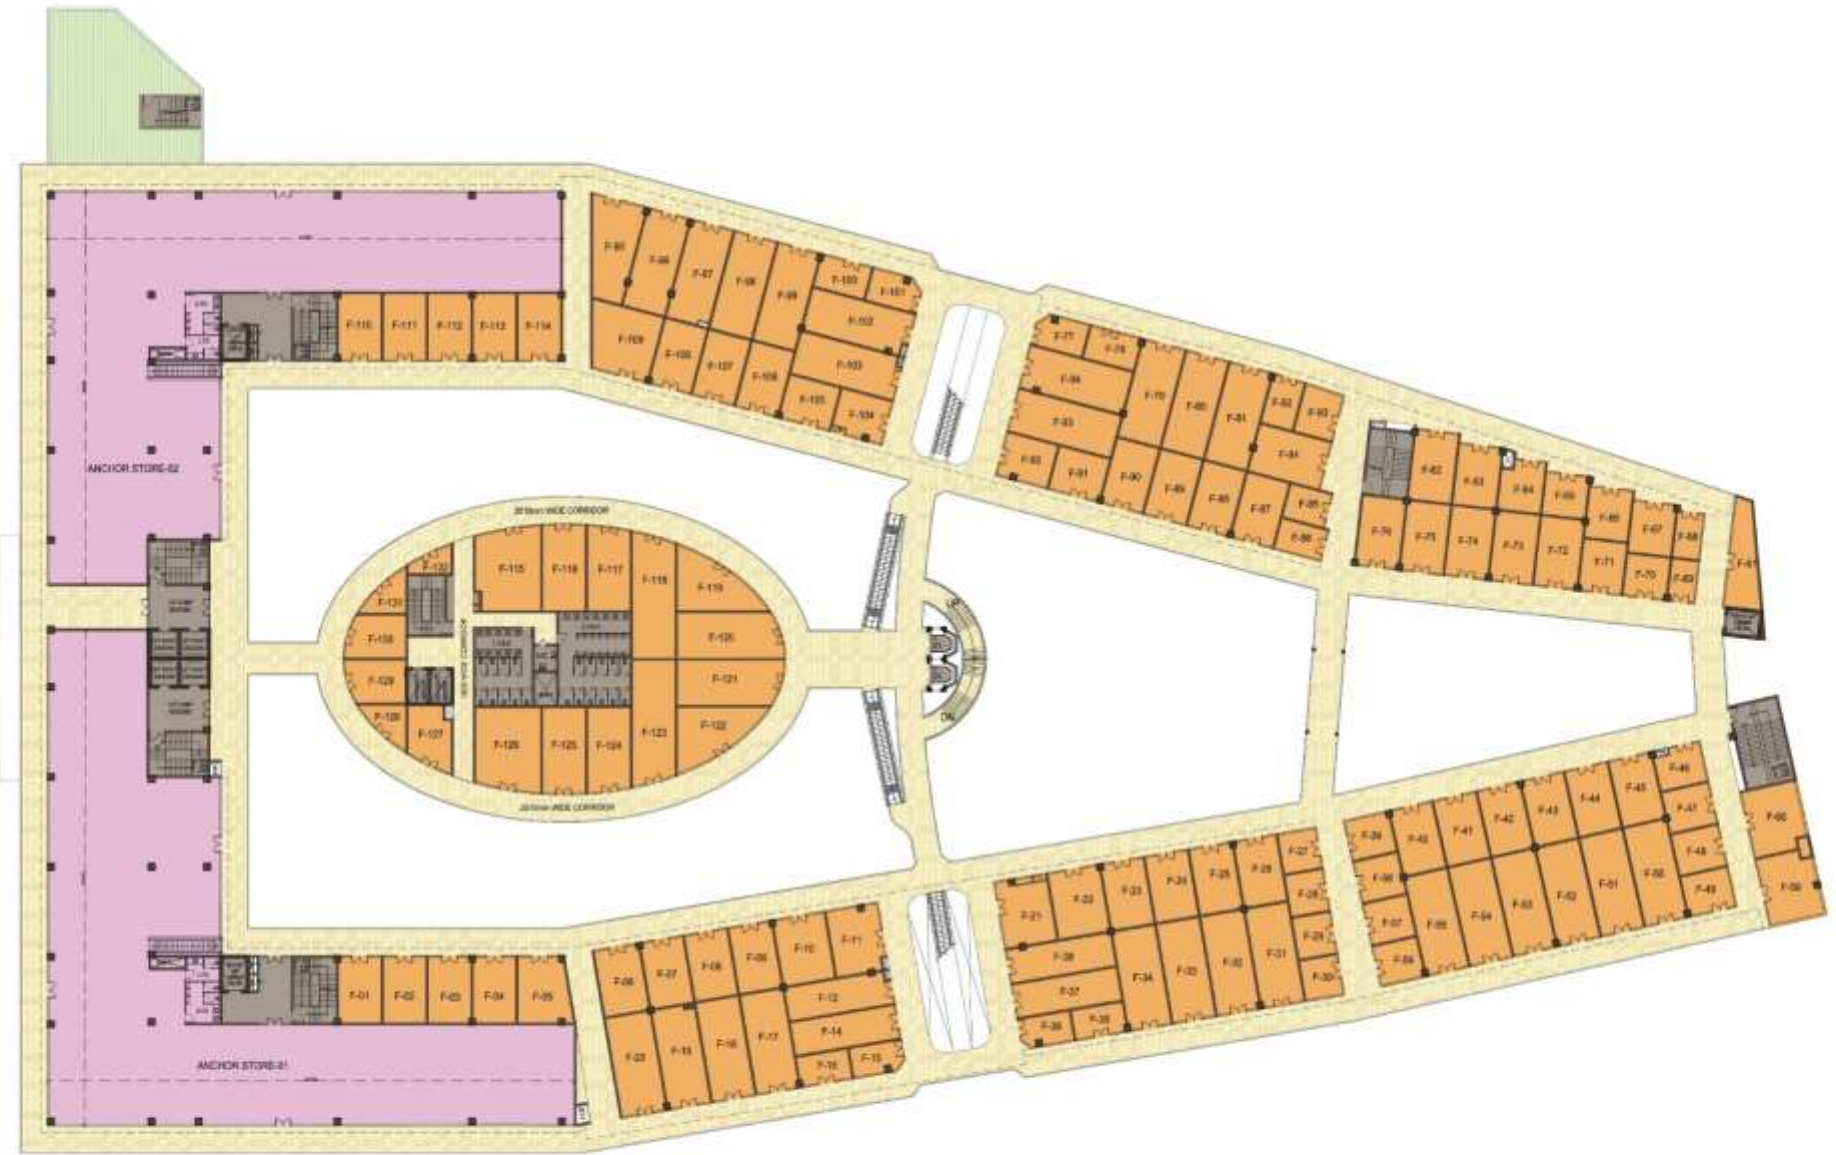

FLOOR PLANS

THE HIVE

BRINGING IT ALL TOGETHER

SECTOR-102, GURGAON

Strategic Channel Partner:

Rai TM
Realtors

.....where trust meets the satisfaction!!

Strategic Channel Partner: **Realtors**™
...where trust meets the satisfaction!
+91 9999913391

Map not to scale.

Strategic Channel Partner: **Rai Realtors**
...where trust meets the satisfaction!
+91 9999913391

Map not to scale.

Disclaimer: The content mentioned in this brochure is tentative and subject to variation by the promoters. The visual layout, areas shown in this brochure are conceptual and the features depicted with the brand names are purely an artistic perception. The promoters and the architects reserve complete rights to alter design, plans and specification whenever required or deemed necessary without any prior intimation.