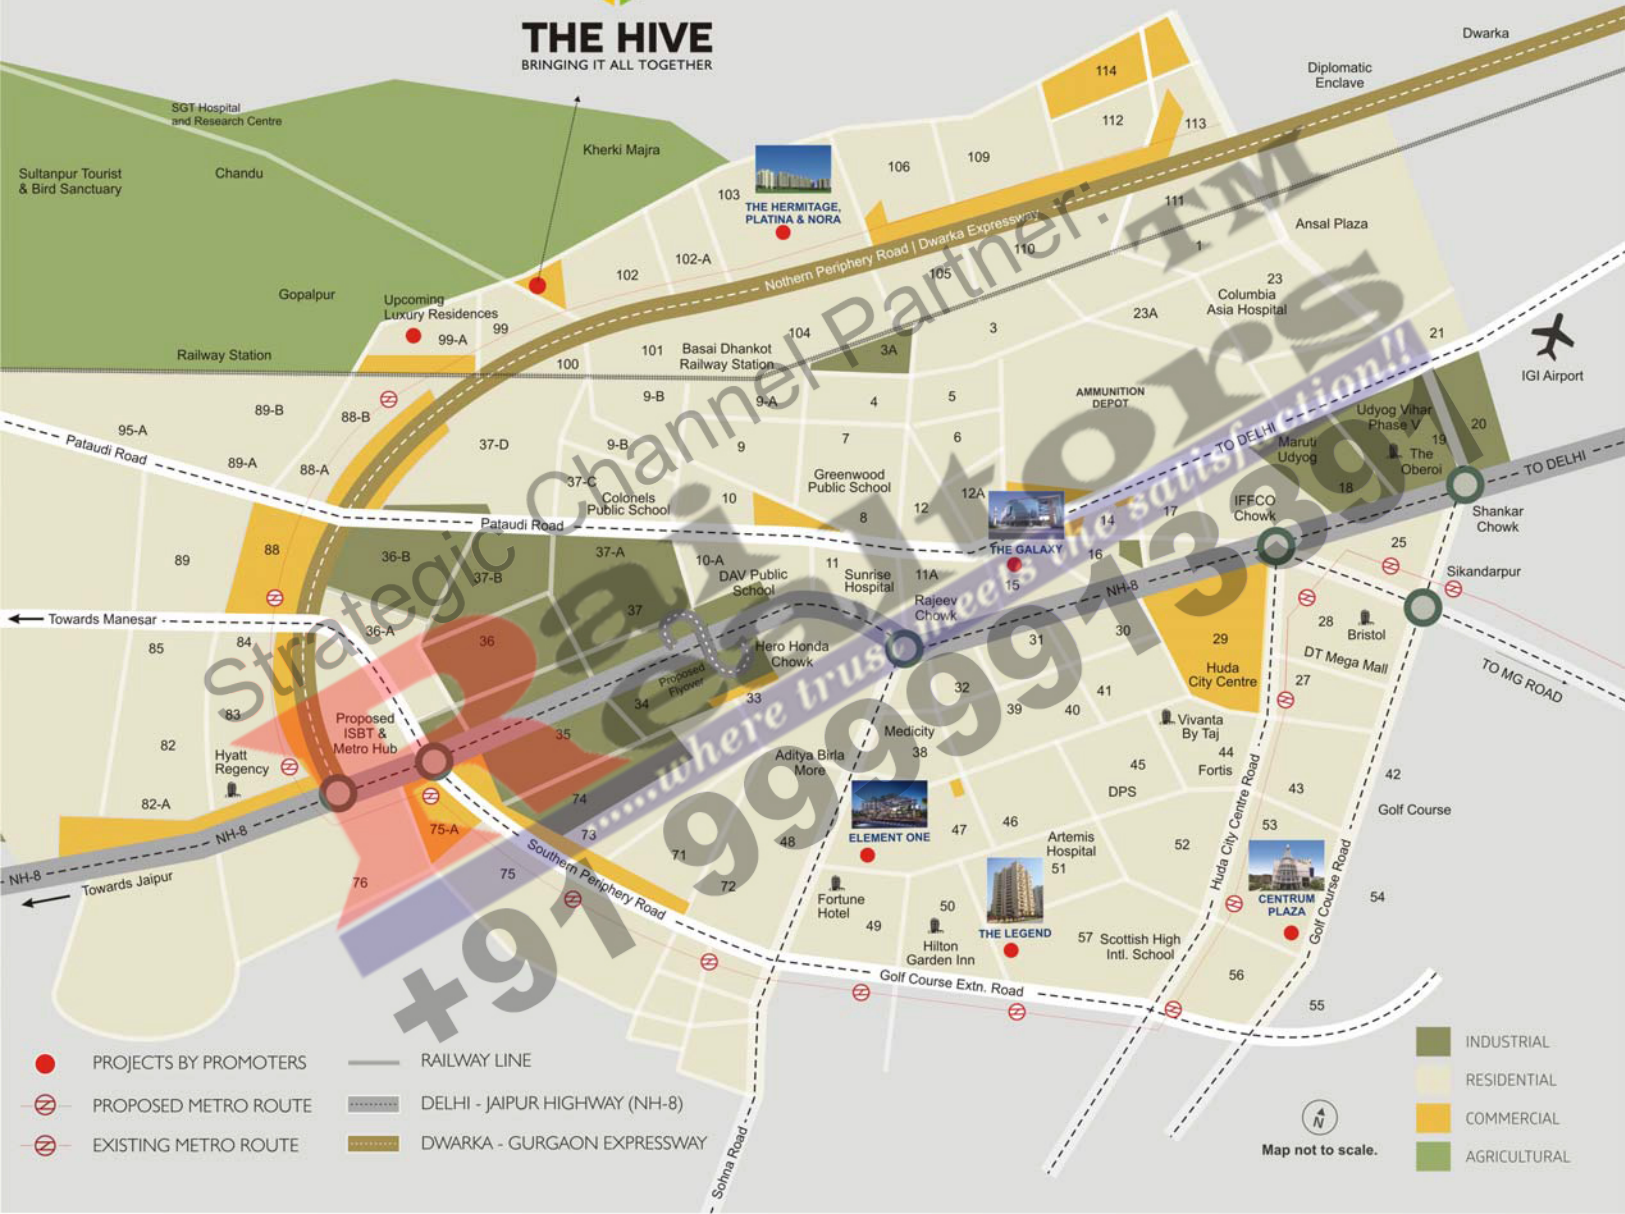

# LOCATION MAP

**THE HIVE**  
BRINGING IT ALL TOGETHER

- PROJECTS BY PROMOTERS
- PROPOSED METRO ROUTE
- EXISTING METRO ROUTE
- RAILWAY LINE
- DELHI - JAIPUR HIGHWAY (NH-8)
- DWARKA - GURGAON EXPRESSWAY

- INDUSTRIAL
- RESIDENTIAL
- COMMERCIAL
- AGRICULTURAL

Map not to scale.